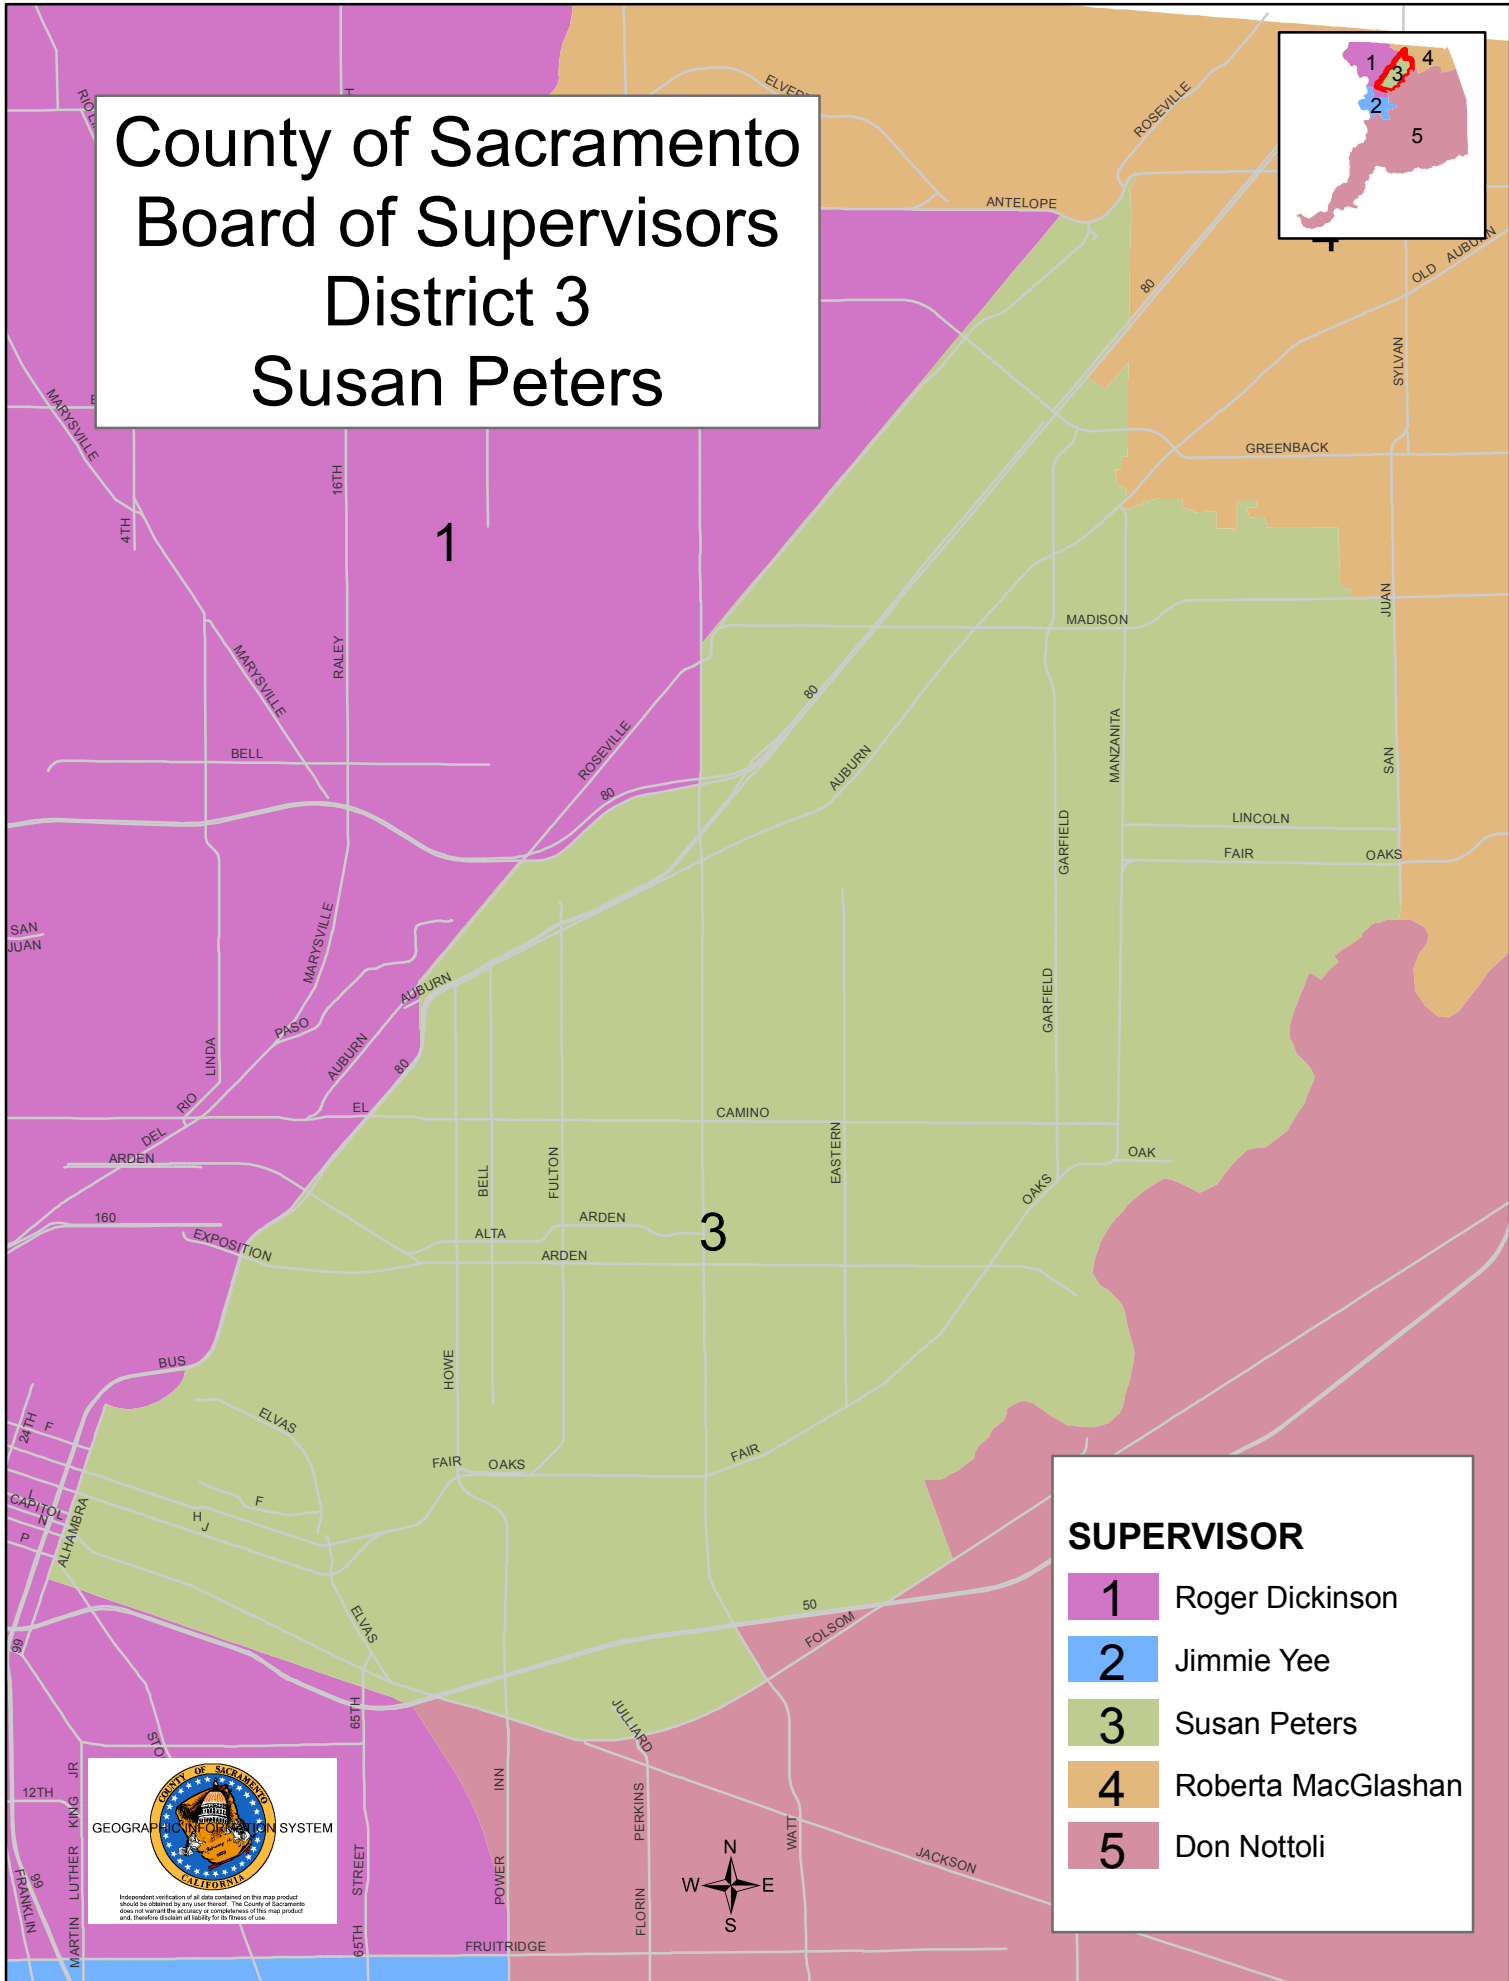

County of Sacramento Board of Supervisors District 3 Susan Peters

SUPERVISOR

- 1 Roger Dickinson
- 2 Jimmie Yee
- 3 Susan Peters
- 4 Roberta MacGlashan
- 5 Don Nottoli